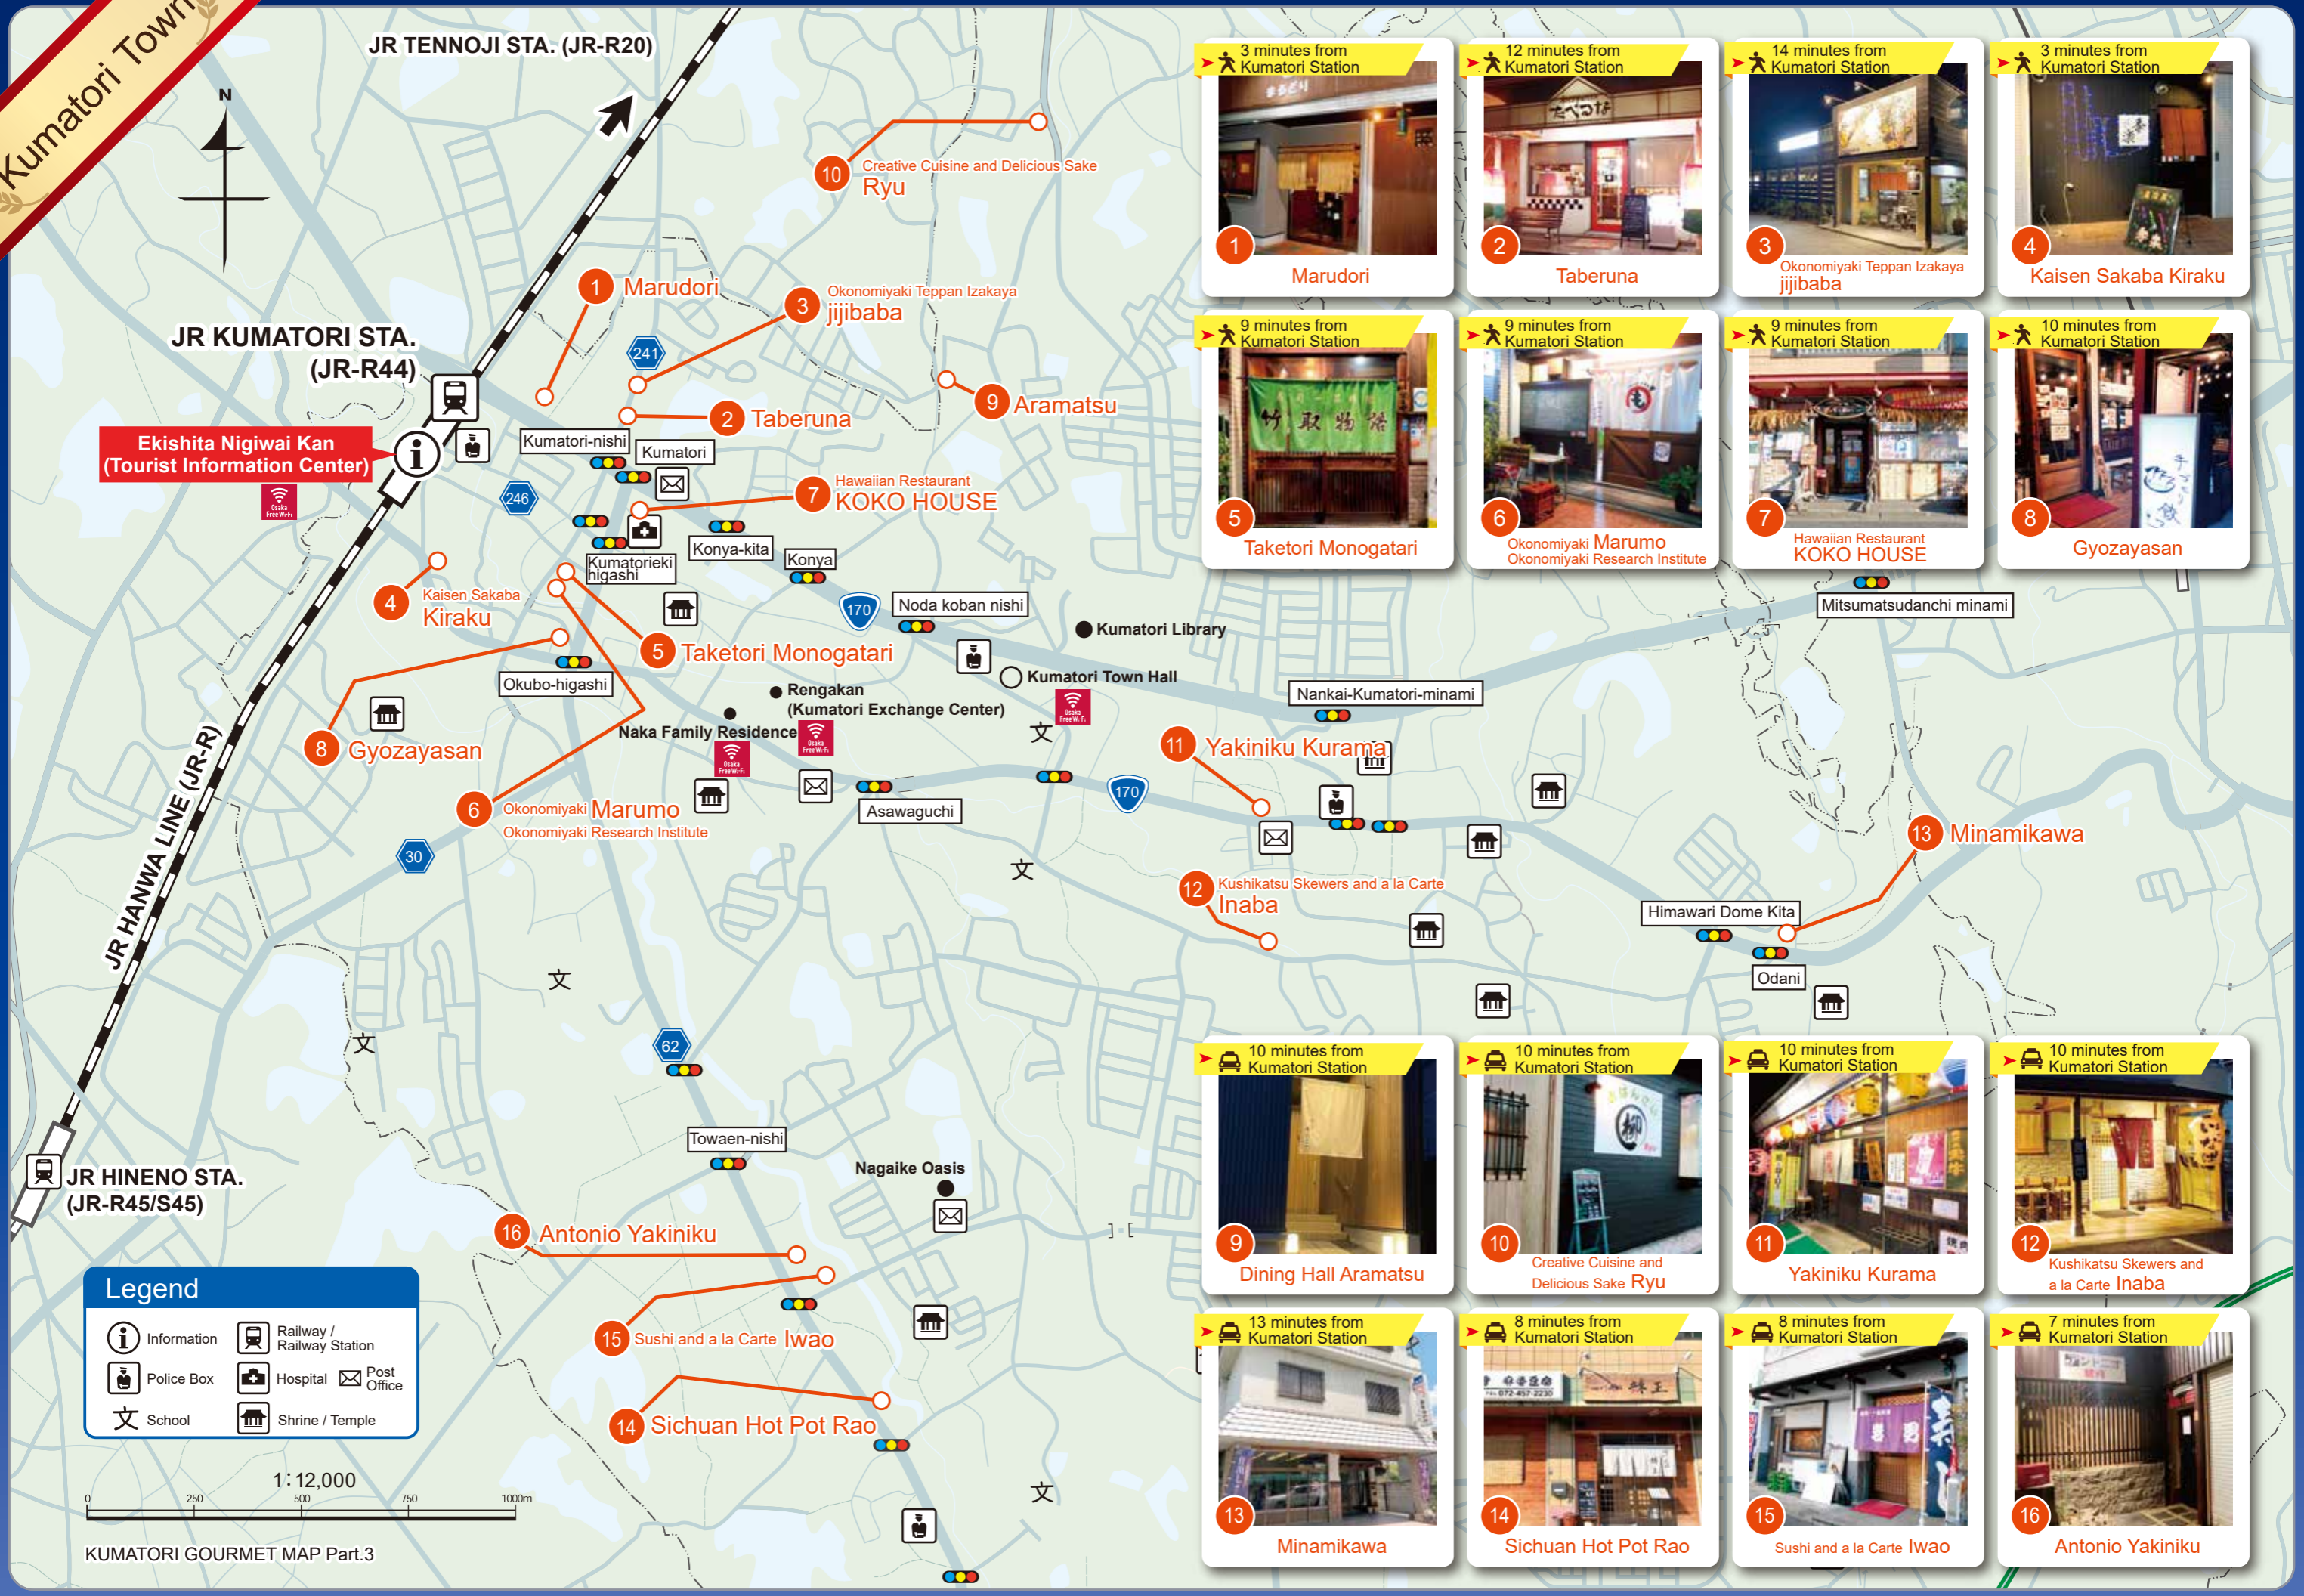

# Kumatori Town

3 minutes from Kumatori Station

**1** Marudori

12 minutes from Kumatori Station

**2** Taberuna

14 minutes from Kumatori Station

**3** Okonomiyaki Teppan Izakaya jijibaba

3 minutes from Kumatori Station

**4** Kaisen Sakaba Kiraku

9 minutes from Kumatori Station

**5** Taketori Monogatari

9 minutes from Kumatori Station

**6** Okonomiyaki Marumo  
Okonomiyaki Research Institute

9 minutes from Kumatori Station

**7** Hawaiian Restaurant KOKO HOUSE

10 minutes from Kumatori Station

**8** Gyoza-yasan

10 minutes from Kumatori Station

**9** Dining Hall Aramatsu

10 minutes from Kumatori Station

**10** Creative Cuisine and Delicious Sake Ryu

10 minutes from Kumatori Station

**11** Yakiniku Kurama

10 minutes from Kumatori Station

**12** Kushikatsu Skewers and a la Carte Inaba

13 minutes from Kumatori Station

**13** Minamikawa

8 minutes from Kumatori Station